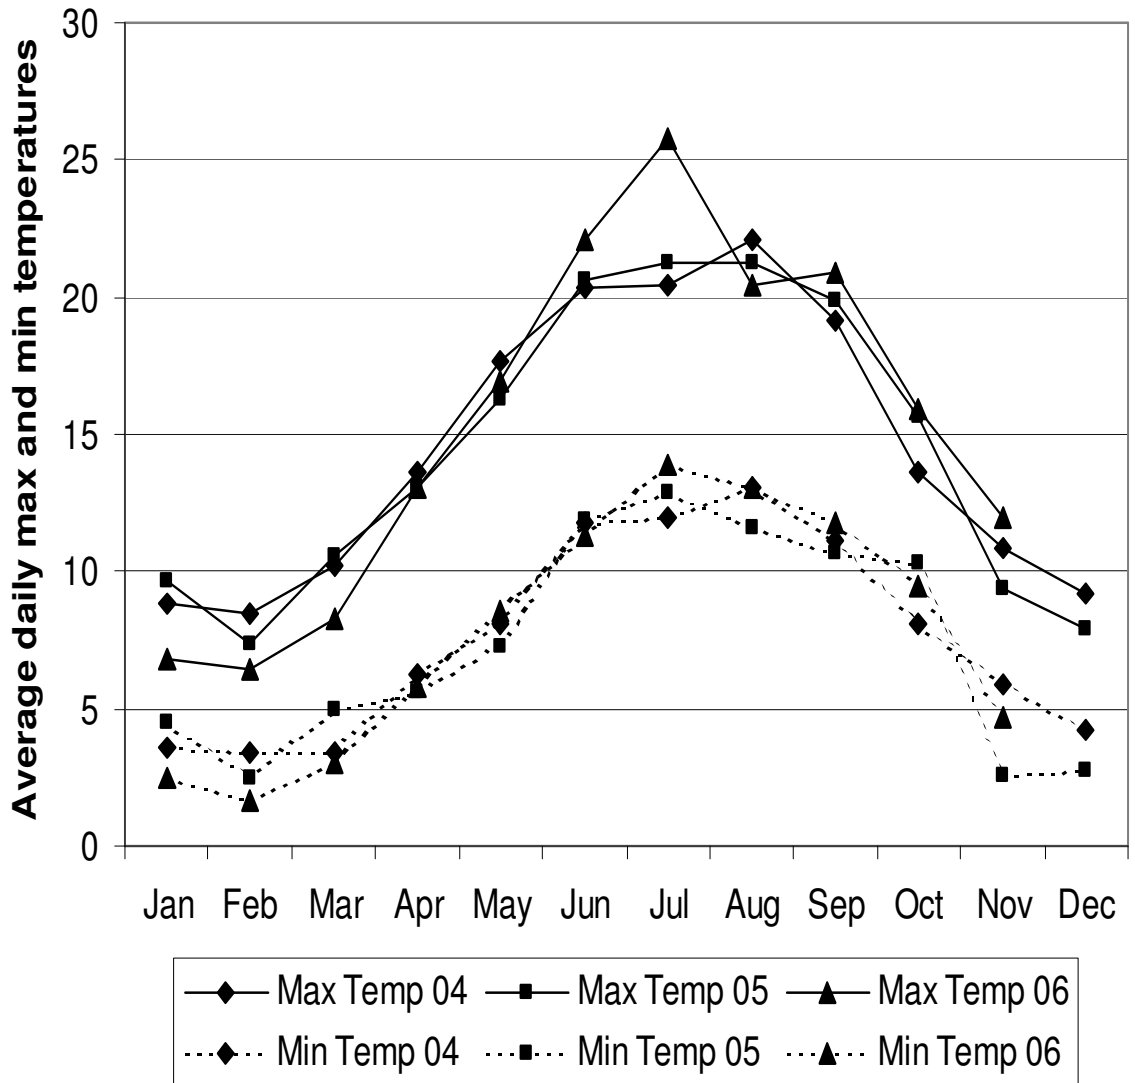

Monthly temperatures, Whitehouse (90m amsl), Bredwardine, 2004 - 2006

Note: Data from the electronic weather station were not available for Dec 2006