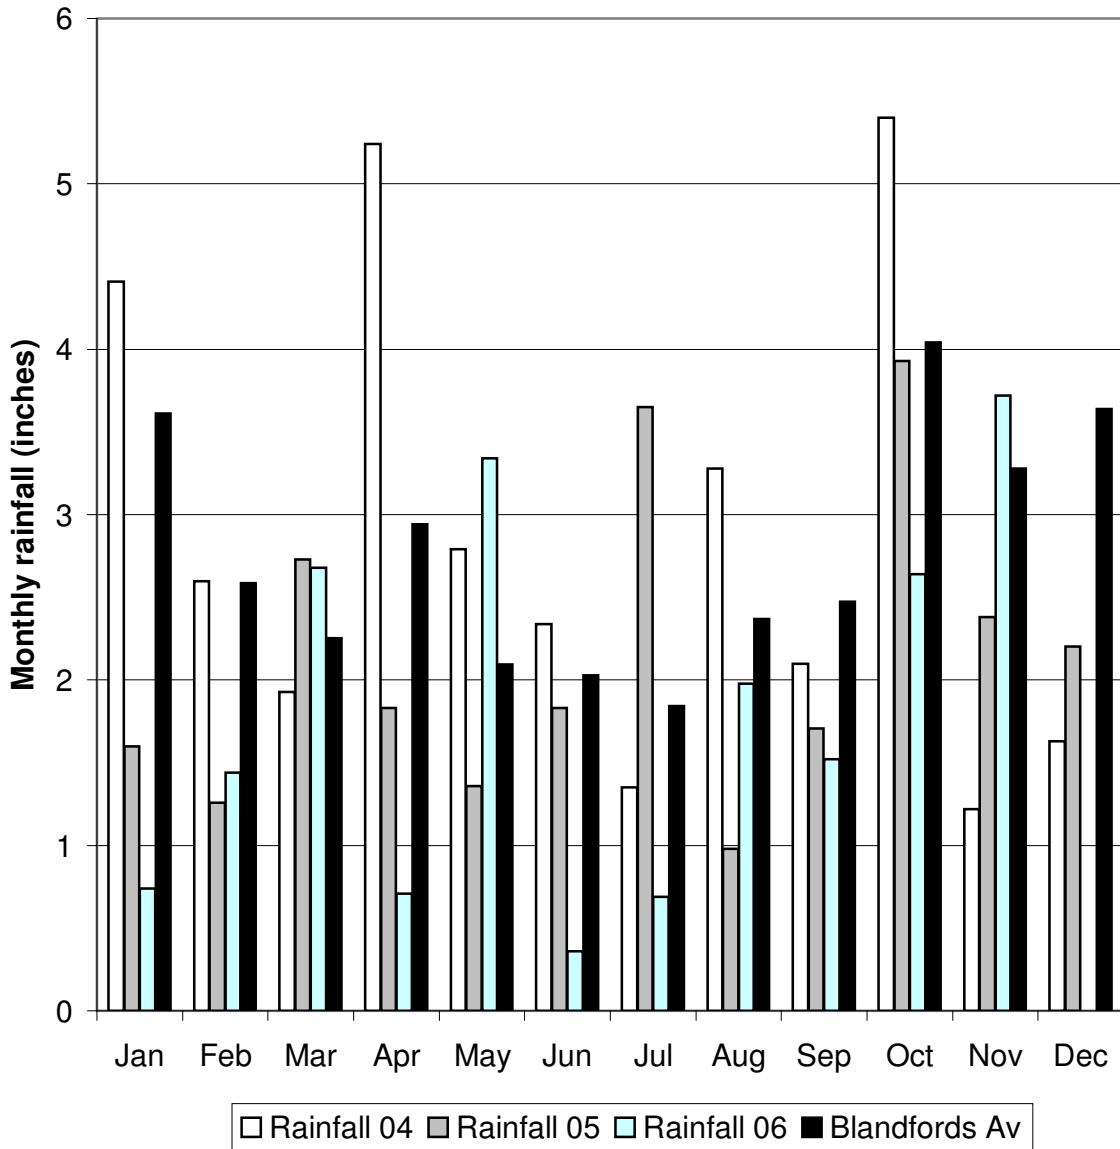

**Monthly Rainfall, Whitehouse, Bredwardine, 2004 to 2006  
versus 1986-2005 averages for Blandfords, Brobury**

Note: Data from the electronic weather station were not available for December 2006