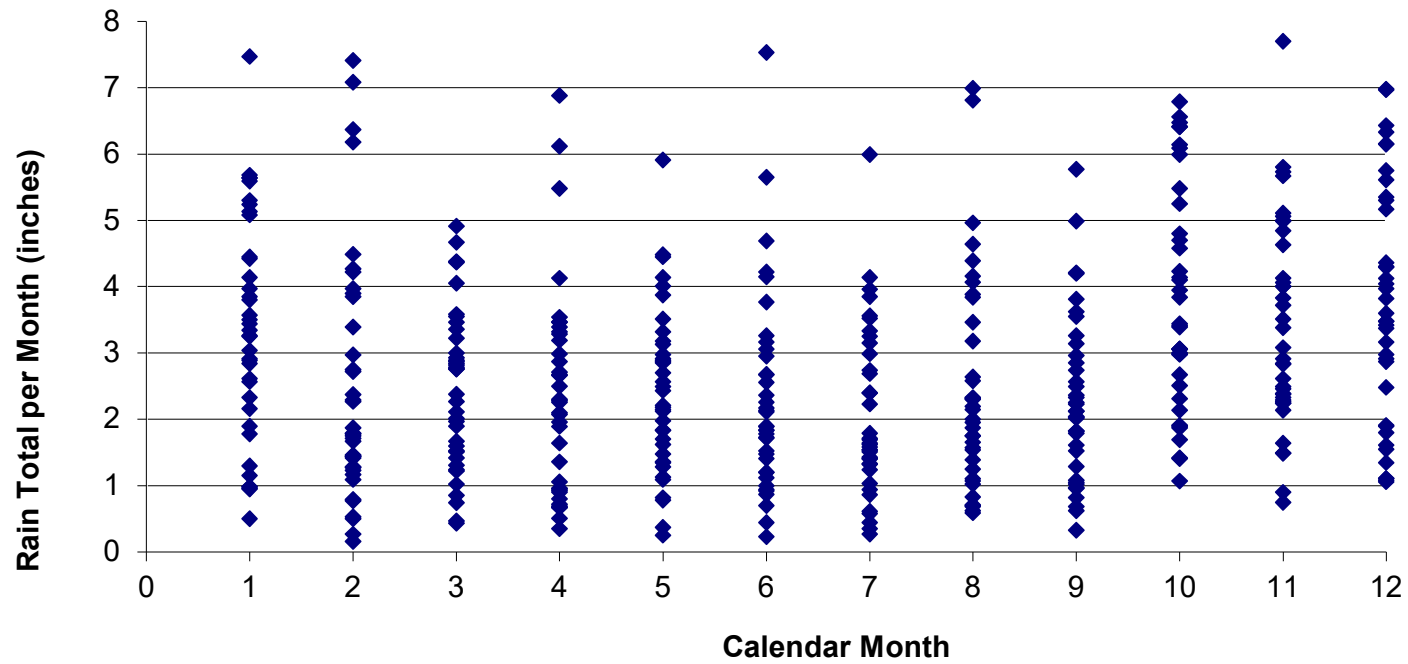

### Monthly Rainfall at Brobury Farms 1986 - 2023

For each month, January (1) to December (12), there are 38 data points representing rainfall in the 38 years